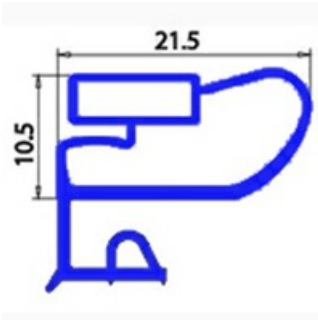

2103673

**ANGLED MIDDLE-EDGED MAGNETIC GASKET 700X1100MM O.D.
XX4**

Date: 23-01-2025

**Technical data**

SHORT SIDE mm	A=700 mm
LONG SIDE mm	B=1100 mm
PROFILE TYPE	XX4