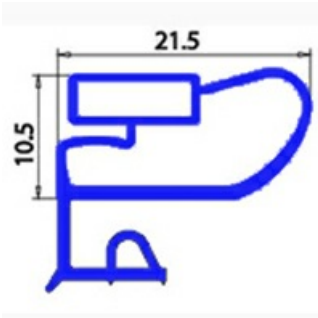

2103673

**ANGLED MIDDLE-EDGED MAGNETIC GASKET 700X1100MM O.D.  
XX4**

Date: 23-11-2024

**Technical data**

SHORT SIDE mm	A=700 mm
LONG SIDE mm	B=1100 mm
PROFILE TYPE	XX4