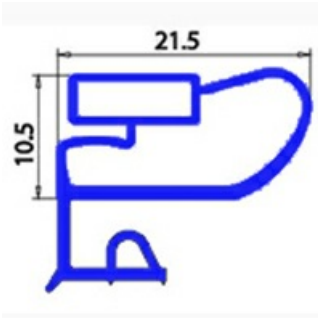

2103673

**ANGLED MIDDLE-EDGED MAGNETIC GASKET 700X1100MM O.D.
XX4**

Date: 23-12-2024

**Technical data**

SHORT SIDE mm	A=700 mm
LONG SIDE mm	B=1100 mm
PROFILE TYPE	XX4