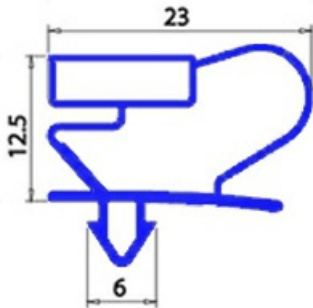

2103674

MAGNETIC SNAP IN GASKET 1508X538MM QQ2

Date: 23-01-2025

ORIGINAL
OSP
SPARE PARTS**Technical data**

SHORT SIDE mm	A=538 mm
LONG SIDE mm	B=1508 mm
PROFILE TYPE	QQ2

Manufacturer code

ANGELO PO GRANDI CUCINE SPA