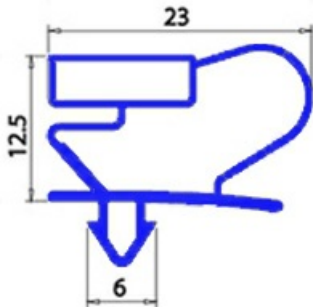

2103675

MAGNETIC SNAP IN GASKET 1508X602MM QQ2

Date: 21-04-2025

ORIGINAL
OSP
SPARE PARTS

Technical data

SHORT SIDE mm	A=602 mm
LONG SIDE mm	B=1508 mm
PROFILE TYPE	QQ2

Manufacturer code

ANGELO PO GRANDI CUCINE SPA