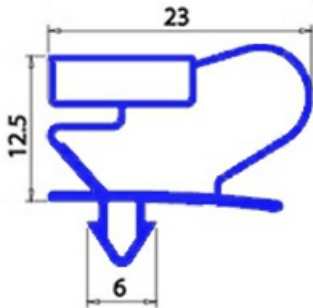

2103675

MAGNETIC SNAP IN GASKET 1508X602MM QQ2

Date: 23-11-2024

ORIGINAL
OSP
SPARE PARTS**Technical data**

SHORT SIDE mm	A=602 mm
LONG SIDE mm	B=1508 mm
PROFILE TYPE	QQ2

Manufacturer code

ANGELO PO GRANDI CUCINE SPA