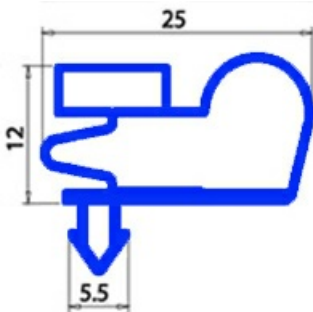

# MAGNETIC SNAP IN GASKET 1645X674MM QQ8

Date: 23-11-2024

## Technical data

|               |           |
|---------------|-----------|
| SHORT SIDE mm | A=674 mm  |
| LONG SIDE mm  | B=1645 mm |
| PROFILE TYPE  | QQ8       |