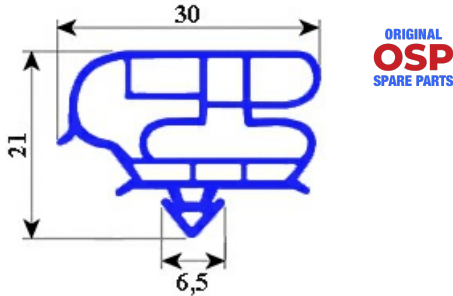

2103678

MAGNETIC SNAP IN GASKET 765X610mm YY34

Date: 23-12-2024

**Technical data**

SHORT SIDE mm	A=610 mm
LONG SIDE mm	B=765 mm
PROFILE TYPE	YY34

Manufacturer code

ELECTROLUX PROFESSIONAL S.P.A.