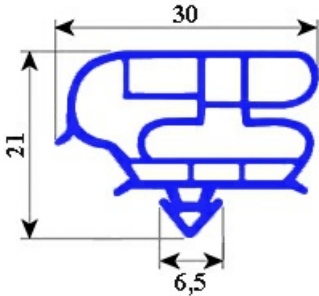

2103678

**MAGNETIC SNAP IN GASKET 765X610mm YY34**

Date: 06-03-2025

ORIGINAL  
**OSP**  
SPARE PARTS**Technical data**

SHORT SIDE mm	A=610 mm
LONG SIDE mm	B=765 mm
PROFILE TYPE	YY34

**Manufacturer code**

ELECTROLUX PROFESSIONAL S.P.A.