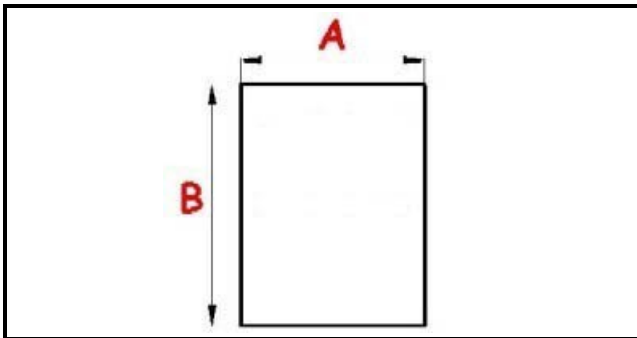

2103678

**MAGNETIC SNAP IN GASKET 765X610mm YY34**

Date: 06-03-2025

ORIGINAL  
**OSP**  
SPARE PARTS**Technical data**

SHORT SIDE mm	A=610 mm
LONG SIDE mm	B=765 mm
PROFILE TYPE	YY34

**Manufacturer code**

ELECTROLUX PROFESSIONAL S.P.A.