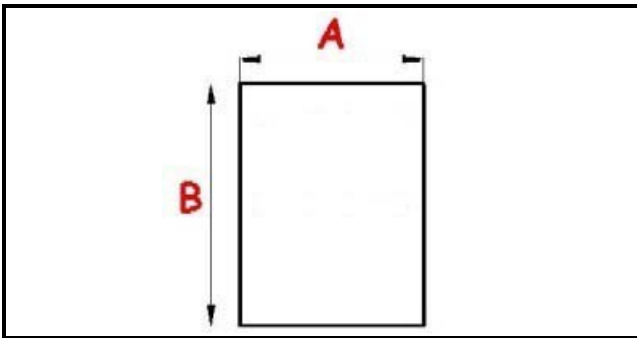

2103680

MAGNETIC SNAP IN GASKET 668X1588MM O.D. QQ1

Date: 22-04-2025

Technical data

SHORT SIDE mm	A=668 mm
LONG SIDE mm	B=1588 mm
PROFILE TYPE	QQ1