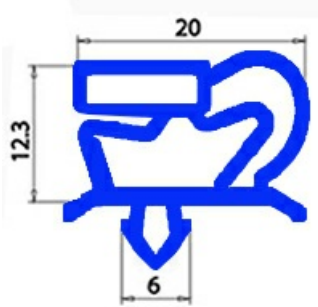

2103680

MAGNETIC SNAP IN GASKET 668X1588MM O.D. QQ1

Date: 22-04-2025

Technical data

SHORT SIDE mm	A=668 mm
LONG SIDE mm	B=1588 mm
PROFILE TYPE	QQ1