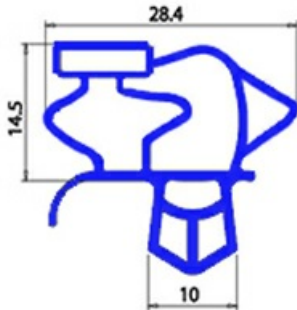

2103681

**MAGNETIC SNAP IN GASKET 1500X647 YY6**

Date: 06-03-2025

**Technical data**

SHORT SIDE mm	A=647 mm
LONG SIDE mm	B=1500 mm
PROFILE TYPE	YY6