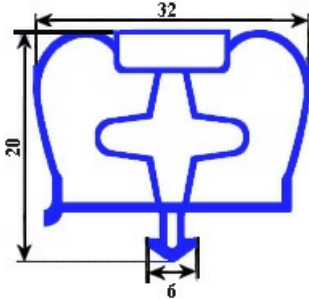

2103682

MAGNETIC SNAP IN GASKET 1565X660MM INFRICO YY29

Date: 23-01-2025

**Technical data**

SHORT SIDE mm	A=660 mm
LONG SIDE mm	B=1565 mm
PROFILE TYPE	YY29