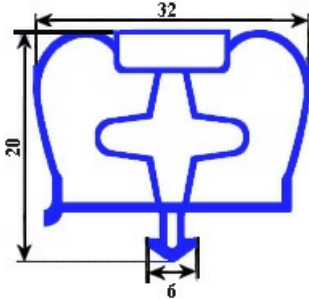

2103682

MAGNETIC SNAP IN GASKET 1565X660MM INFRICO YY29

Date: 23-01-2025