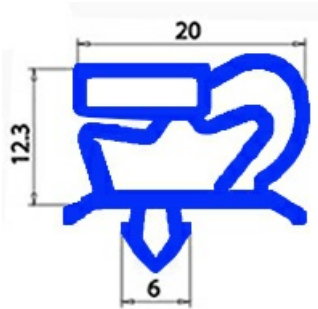

2103689

Date: 23-11-2024

Technical data

SHORT SIDE mm	A=515 mm
LONG SIDE mm	B=1520 mm
PROFILE TYPE	QQ1