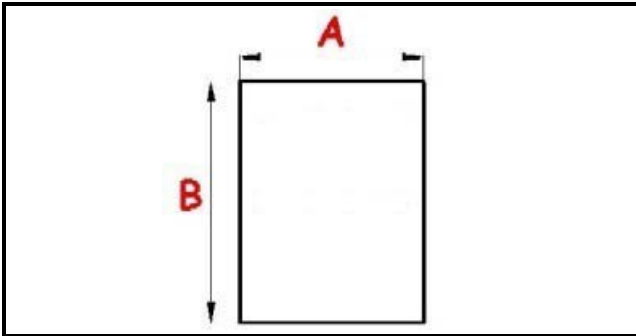

2103689

Date: 23-11-2024

Technical data

SHORT SIDE mm	A=515 mm
LONG SIDE mm	B=1520 mm
PROFILE TYPE	QQ1