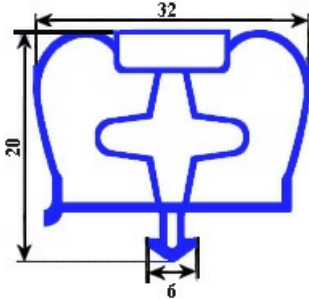

2103695

MAGNETIC SNAP IN GASKET 602X530MM INFRICO

Date: 23-01-2025

**Technical data**

SHORT SIDE mm	A=530 mm
LONG SIDE mm	B=602 mm
PROFILE TYPE	YY29