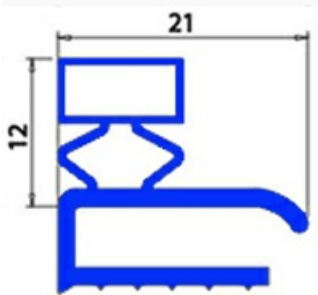

2103703

**ANGLED MIDDLE-EDGED MAGNETIC GASKET 630X1440MM O.D.
XX5**

Date: 23-12-2024

**Technical data**

SHORT SIDE mm	A=630 mm
LONG SIDE mm	B=1440 mm
PROFILE TYPE	XX5