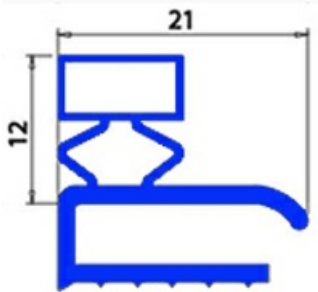

2103703

**ANGLED MIDDLE-EDGED MAGNETIC GASKET 630X1440MM O.D.  
XX5**

Date: 23-01-2025

**Technical data**

SHORT SIDE mm	A=630 mm
LONG SIDE mm	B=1440 mm
PROFILE TYPE	XX5