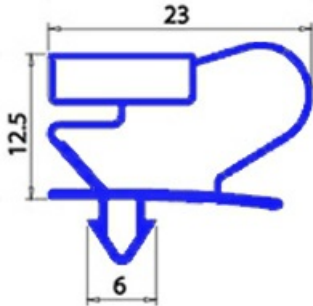

2103716

MAGNETIC SNAP IN GASKET 716X668MM QQ2

Date: 23-01-2025

**Technical data**

SHORT SIDE mm	A=668 mm
LONG SIDE mm	B=716 mm
PROFILE TYPE	QQ2

Manufacturer code

ANGELO PO GRANDI CUCINE SPA