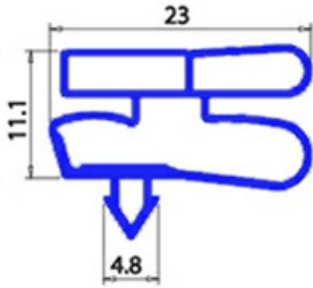

2103721

MAGNETIC SNAP IN GASKET 464X630MM XX3 O.D.

Date: 23-12-2024

**Technical data**

SHORT SIDE mm	A=464 mm
LONG SIDE mm	B=630 mm
PROFILE TYPE	XX3