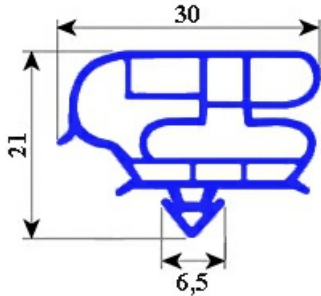

2103725

MAGNETIC SNAP IN GASKET 610X1595MM YY34

Date: 23-12-2024

ORIGINAL
OSP
SPARE PARTS**Technical data**

SHORT SIDE mm	A=610 mm
LONG SIDE mm	B=1595 mm
PROFILE TYPE	YY34

Manufacturer code

ELECTROLUX PROFESSIONAL S.P.A.