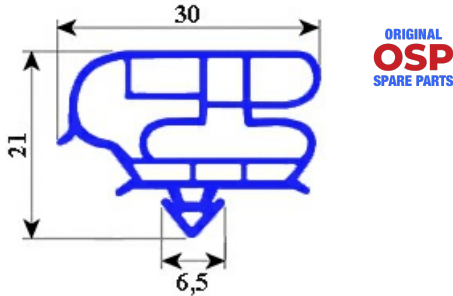

2103725

MAGNETIC SNAP IN GASKET 610X1595MM YY34

Date: 23-11-2024

**Technical data**

SHORT SIDE mm	A=610 mm
LONG SIDE mm	B=1595 mm
PROFILE TYPE	YY34

Manufacturer code

ELECTROLUX PROFESSIONAL S.P.A.

ELECTROLUX PROFESSIONAL S.P.A.