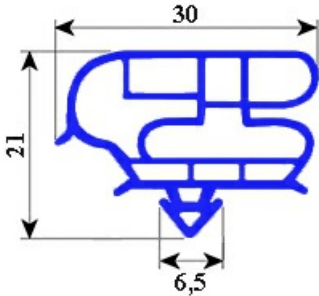

2103725

MAGNETIC SNAP IN GASKET 610X1595MM YY34

Date: 23-01-2025

ORIGINAL
OSP
SPARE PARTS**Technical data**

SHORT SIDE mm	A=610 mm
LONG SIDE mm	B=1595 mm
PROFILE TYPE	YY34

Manufacturer code

ELECTROLUX PROFESSIONAL S.P.A.