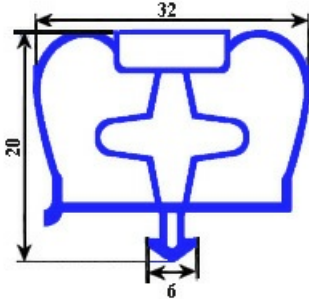

2103730

MAGNETIC SNAP IN GASKET 1435X665MM YY29

Date: 23-01-2025

**Technical data**

SHORT SIDE mm	A=665 mm
LONG SIDE mm	B=1435 mm
PROFILE TYPE	YY29