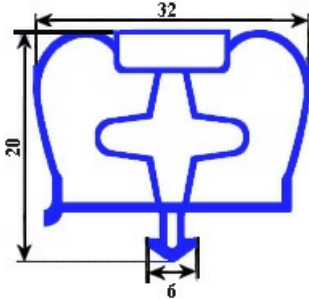

2103730

MAGNETIC SNAP IN GASKET 1435X665MM YY29

Date: 23-11-2024

**Technical data**

SHORT SIDE mm	A=665 mm
LONG SIDE mm	B=1435 mm
PROFILE TYPE	YY29