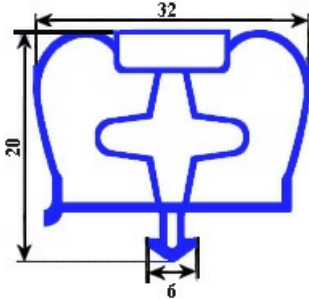

2103730

MAGNETIC SNAP IN GASKET 1435X665MM YY29

Date: 06-03-2025

**Technical data**

SHORT SIDE mm	A=665 mm
LONG SIDE mm	B=1435 mm
PROFILE TYPE	YY29