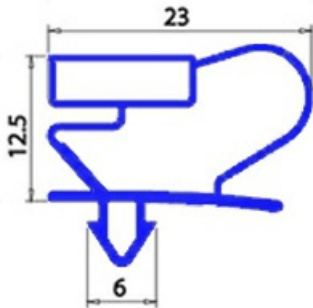

2103732

MAGNETIC SNAP IN GASKET 387X151MM QQ2

Date: 23-12-2024

ORIGINAL
OSP
SPARE PARTS**Technical data**

SHORT SIDE mm	A=151 mm
LONG SIDE mm	B=387 mm
PROFILE TYPE	QQ2

Manufacturer code

ANGELO PO GRANDI CUCINE SPA