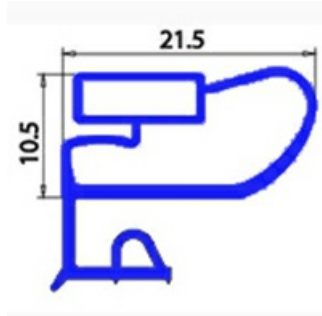

2103739

**ANGLED MIDDLE-EDGED MAGNETIC GASKET 420X630MM XX4**

Date: 23-12-2024

ORIGINAL  
**OSP**  
SPARE PARTS**Technical data**

SHORT SIDE mm	A=420 mm
LONG SIDE mm	B=630 mm
PROFILE TYPE	XX4