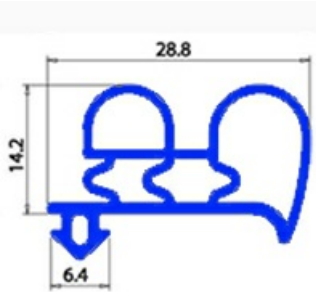

2103744

SNAP IN GASKET 945X1935MM YY3

Date: 23-12-2024

**Technical data**

SHORT SIDE mm	A=945 mm
LONG SIDE mm	B=1935 mm
PROFILE TYPE	YY3