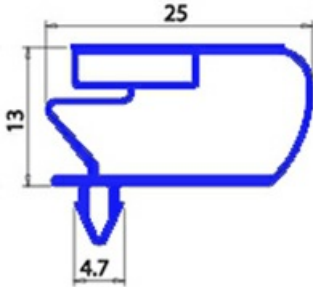

2103758

**MAGNETIC SNAP IN GASKET 730X1845MM O.D. QQ10**

Date: 23-11-2024

**Technical data**

SHORT SIDE mm	A=730 mm
LONG SIDE mm	B=1845 mm
PROFILE TYPE	QQ10