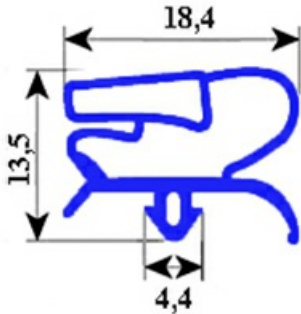

2103759

MAGNETIC SNAP IN GASKET 395X600 O.D. SPECIAL PROFILE YY8

Date: 23-12-2024

**Technical data**

SHORT SIDE mm	A=395 mm
LONG SIDE mm	B=600 mm
PROFILE TYPE	YY8