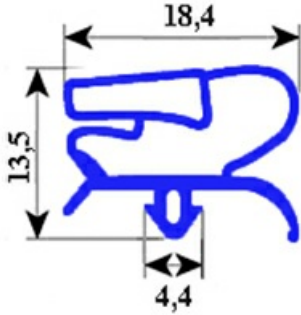

2103759

MAGNETIC SNAP IN GASKET 395X600 O.D. SPECIAL PROFILE YY8

Date: 23-01-2025

**Technical data**

SHORT SIDE mm	A=395 mm
LONG SIDE mm	B=600 mm
PROFILE TYPE	YY8