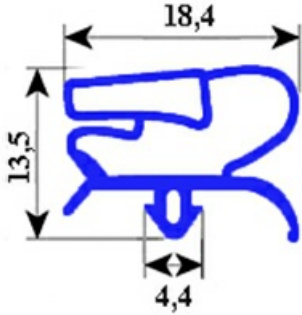

2103759

MAGNETIC SNAP IN GASKET 395X600 O.D. SPECIAL PROFILE YY8

Date: 23-11-2024

Technical data

SHORT SIDE mm	A=395 mm
LONG SIDE mm	B=600 mm
PROFILE TYPE	YY8