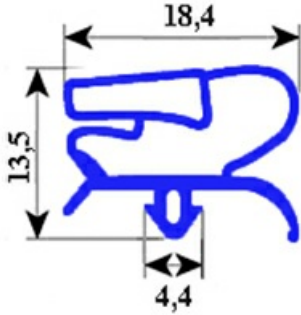

2103759

MAGNETIC SNAP IN GASKET 395X600 O.D. SPECIAL PROFILE YY8

Date: 23-01-2025