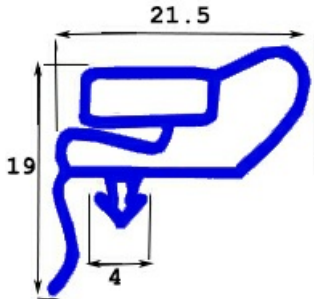

2103775

**MAGNETIC SNAP IN GASKET 1780X725MM QQ15**

Date: 23-11-2024

**Technical data**

SHORT SIDE mm	A=725 mm
LONG SIDE mm	B=1780 mm
PROFILE TYPE	QQ15