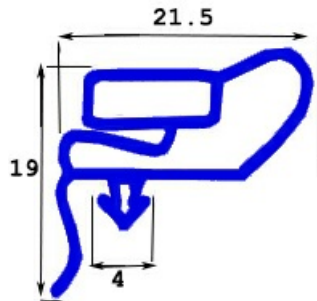

# MAGNETIC SNAP IN GASKET 1780X725MM QQ15

Date: 20-04-2025

## Technical data

SHORT SIDE mm	A=725 mm
LONG SIDE mm	B=1780 mm
PROFILE TYPE	QQ15