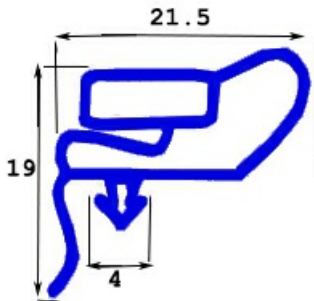

2103775

MAGNETIC SNAP IN GASKET 1780X725MM QQ15

Date: 23-12-2024

**Technical data**

SHORT SIDE mm	A=725 mm
LONG SIDE mm	B=1780 mm
PROFILE TYPE	QQ15