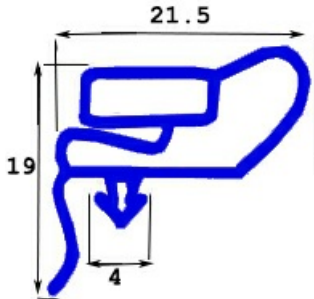

2103775

MAGNETIC SNAP IN GASKET 1780X725MM QQ15

Date: 23-01-2025

**Technical data**

SHORT SIDE mm	A=725 mm
LONG SIDE mm	B=1780 mm
PROFILE TYPE	QQ15