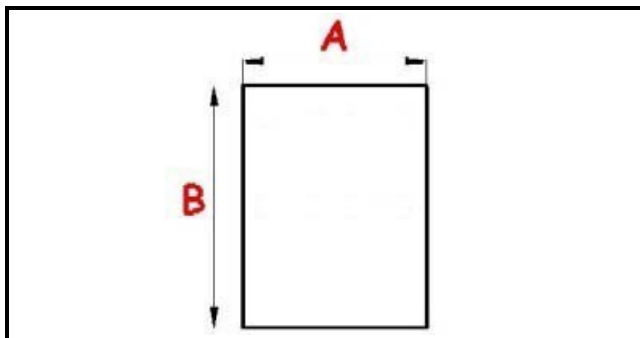

# MAGNETIC SNAP IN GASKET 1780X725MM QQ15

Date: 20-04-2025

## Technical data

SHORT SIDE mm	A=725 mm
LONG SIDE mm	B=1780 mm
PROFILE TYPE	QQ15