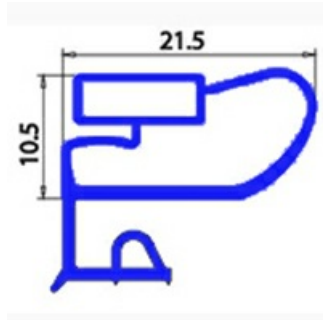

# ANGLED MIDDLE-EDGED MAGNETIC GASKET LIEBHERR 725X1780MM XX4

Date: 23-11-2024

ORIGINAL  
**OSP**  
SPARE PARTS

## Technical data

SHORT SIDE mm	A=725 mm
LONG SIDE mm	B=1780 mm
PROFILE TYPE	XX4