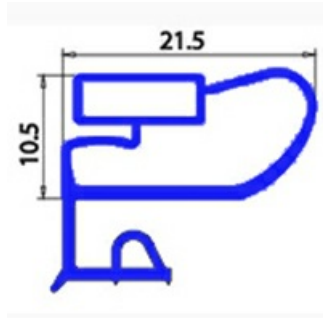

# ANGLED MIDDLE-EDGED MAGNETIC GASKET LIEBHERR 725X1780MM XX4

Date: 23-12-2024

ORIGINAL  
**OSP**  
SPARE PARTS

## Technical data

SHORT SIDE mm	A=725 mm
LONG SIDE mm	B=1780 mm
PROFILE TYPE	XX4