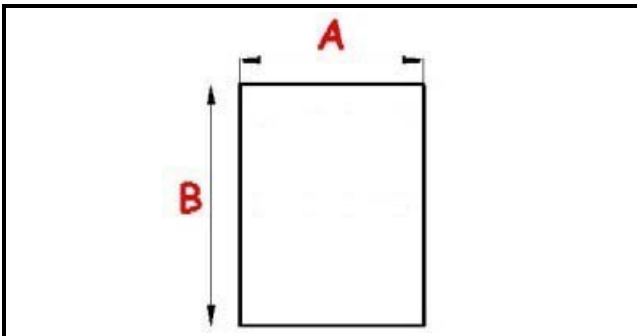

2103783

MAGNETIC SNAP IN GASKET 605X780MM QQ1

Date: 23-11-2024

**Technical data**

SHORT SIDE mm	A=605 mm
LONG SIDE mm	B=780 mm
PROFILE TYPE	QQ1