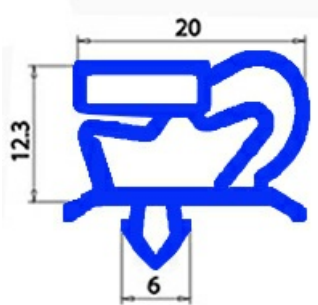

2103783

MAGNETIC SNAP IN GASKET 605X780MM QQ1

Date: 23-12-2024

**Technical data**

SHORT SIDE mm	A=605 mm
LONG SIDE mm	B=780 mm
PROFILE TYPE	QQ1