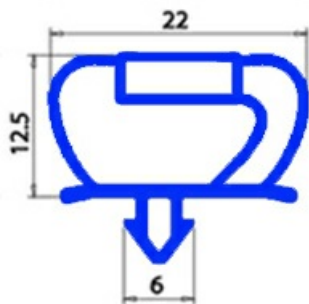

2103794

**MAGNETIC SNAP IN GASKET 675X870 XX2**

Date: 06-03-2025

ORIGINAL  
**OSP**  
SPARE PARTS**Technical data**

SHORT SIDE mm	A=675 mm
LONG SIDE mm	B=870 mm
PROFILE TYPE	QQ2