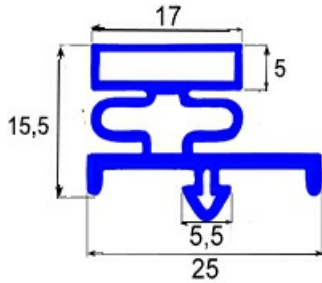

2103795

MAGNETIC SNAP IN GASKET 697X900MM QQ16

Date: 23-01-2025

ORIGINAL
OSP
SPARE PARTS**Technical data**

SHORT SIDE mm	A=697 mm
LONG SIDE mm	B=900 mm
PROFILE TYPE	QQ16