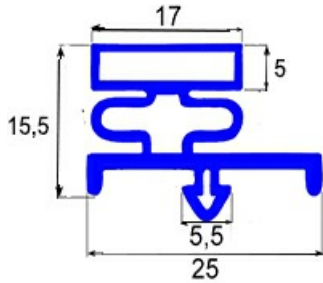

2103795

MAGNETIC SNAP IN GASKET 697X900MM QQ16

Date: 23-11-2024

ORIGINAL
OSP
SPARE PARTS

Technical data

SHORT SIDE mm	A=697 mm
LONG SIDE mm	B=900 mm
PROFILE TYPE	QQ16