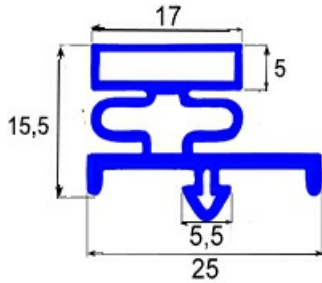

2103795

MAGNETIC SNAP IN GASKET 697X900MM QQ16

Date: 23-12-2024

ORIGINAL
OSP
SPARE PARTS**Technical data**

SHORT SIDE mm	A=697 mm
LONG SIDE mm	B=900 mm
PROFILE TYPE	QQ16