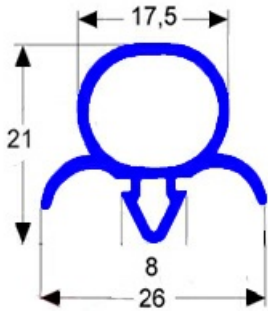

2103839

SNAP IN GASKET 2500mm QQ12

Date: 06-03-2025

ORIGINAL
OSP
SPARE PARTS