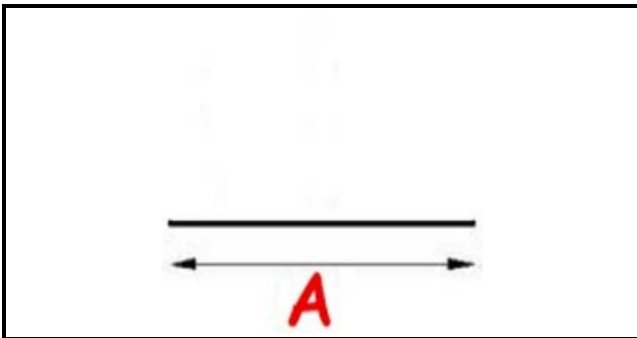

Technical data

LONG SIDE mm	A=2500mm
PROFILE TYPE	QQ12