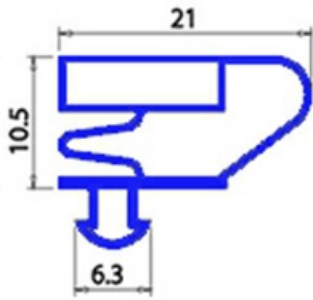

2103843

Date: 23-11-2024

ORIGINAL
OSP
SPARE PARTS

Technical data

| | |
|---------------|---------|
| SHORT SIDE mm | A=320mm |
| LONG SIDE mm | B=435mm |
| PROFILE TYPE | QQ4 |