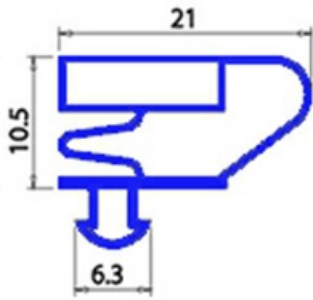

2103843

Date: 14-01-2025

ORIGINAL
OSP
SPARE PARTS

Technical data

SHORT SIDE mm	A=320mm
LONG SIDE mm	B=435mm
PROFILE TYPE	QQ4