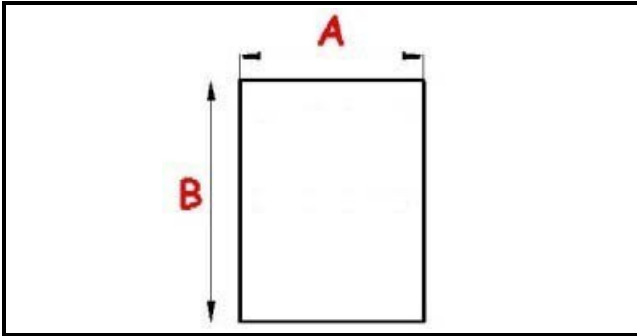

2103843

Date: 22-04-2025

ORIGINAL
OSP
SPARE PARTS

Technical data

SHORT SIDE mm	A=320mm
LONG SIDE mm	B=435mm
PROFILE TYPE	QQ4