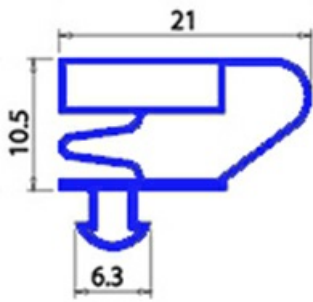

2103843

Date: 22-04-2025

ORIGINAL
OSP
SPARE PARTS

Technical data

SHORT SIDE mm	A=320mm
LONG SIDE mm	B=435mm
PROFILE TYPE	QQ4