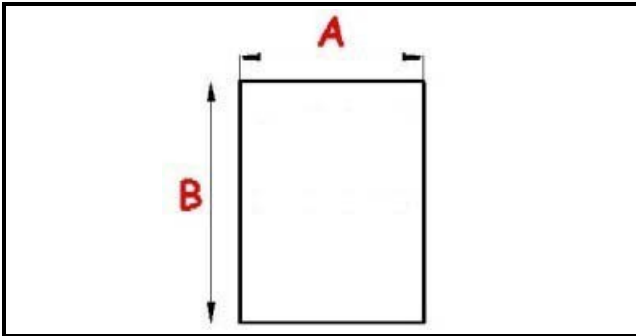

2103843

Date: 14-01-2025

ORIGINAL
OSP
SPARE PARTS

Technical data

SHORT SIDE mm	A=320mm
LONG SIDE mm	B=435mm
PROFILE TYPE	QQ4