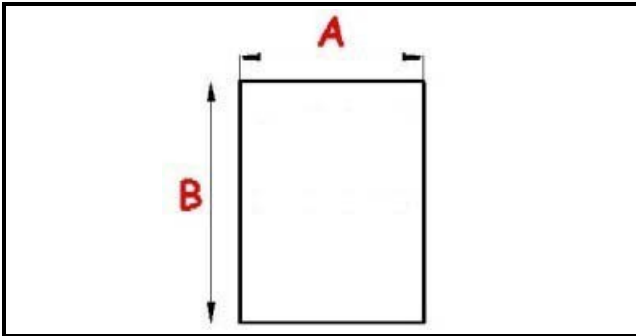

2103843

Date: 23-11-2024

ORIGINAL
OSP
SPARE PARTS

Technical data

| | |
|---------------|---------|
| SHORT SIDE mm | A=320mm |
| LONG SIDE mm | B=435mm |
| PROFILE TYPE | QQ4 |