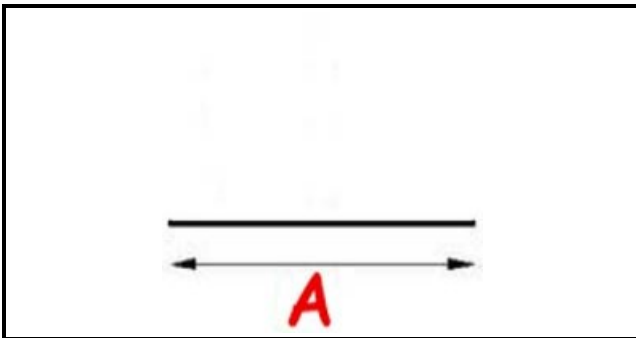

2103844

GASKET MAGNETIC SNAP BAR 2500mm GRAY QQ1

Date: 14-01-2025

ORIGINAL
OSP
SPARE PARTS

Technical data

LONG SIDE mm	A=2500mm
PROFILE TYPE	QQ1