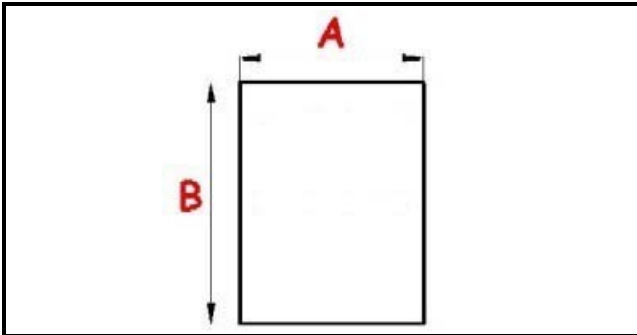

2103849

MAGNETIC SNAP IN GASKET 3 SIDES 1920X960MM O.D. QQ1

Date: 22-04-2025

ORIGINAL
OSP
SPARE PARTS

Technical data

SHORT SIDE mm	A=960mm
LONG SIDE mm	B=1920mm
PROFILE TYPE	QQ1