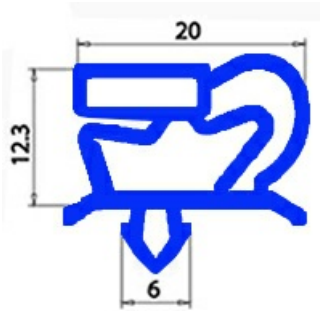

2103849

MAGNETIC SNAP IN GASKET 3 SIDES 1920X960MM O.D. QQ1

Date: 22-04-2025

ORIGINAL
OSP
SPARE PARTS

Technical data

SHORT SIDE mm	A=960mm
LONG SIDE mm	B=1920mm
PROFILE TYPE	QQ1