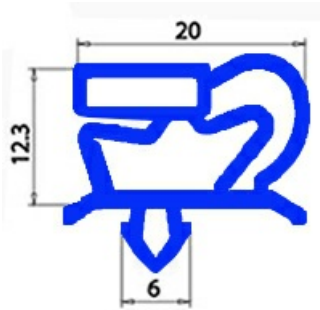

# MAGNETIC SNAP IN GASKTE 715X655MM O.D. QQ1

Date: 22-04-2025

ORIGINAL  
**OSP**  
SPARE PARTS

## Technical data

SHORT SIDE mm	A=655mm
LONG SIDE mm	B=715mm
PROFILE TYPE	QQ1