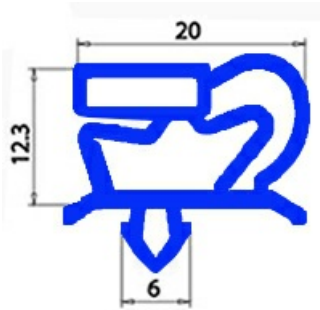

# MAGNETIC SNAP IN GASKET 645X1540MM QQ1 O.D.

Date: 22-04-2025

ORIGINAL  
**OSP**  
SPARE PARTS

## Technical data

SHORT SIDE mm	A=645mm
LONG SIDE mm	B=1540mm
PROFILE TYPE	QQ1