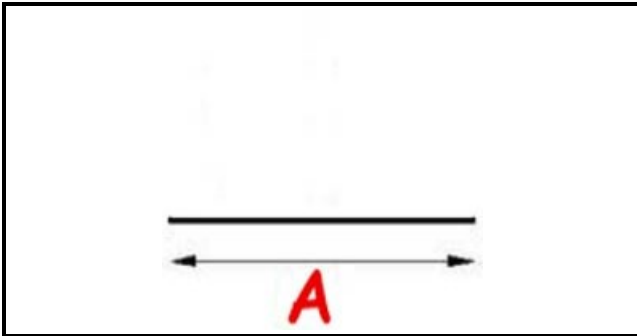

2103861

Date: 06-03-2025

Technical data

LONG SIDE mm	A=2500mm
PROFILE TYPE	QQ4