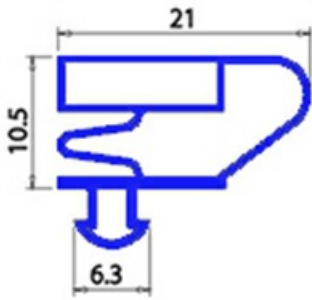

2103861

Date: 14-01-2025

Technical data

LONG SIDE mm	A=2500mm
PROFILE TYPE	QQ4