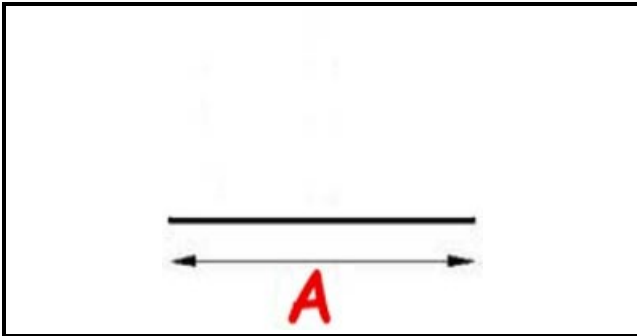

2103861

Date: 14-01-2025

Technical data

LONG SIDE mm	A=2500mm
PROFILE TYPE	QQ4