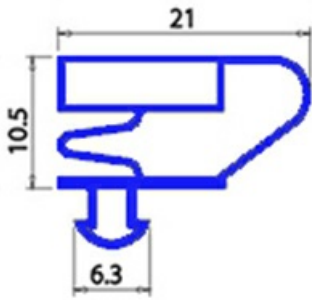

2103861

Date: 06-03-2025

Technical data

LONG SIDE mm	A=2500mm
PROFILE TYPE	QQ4