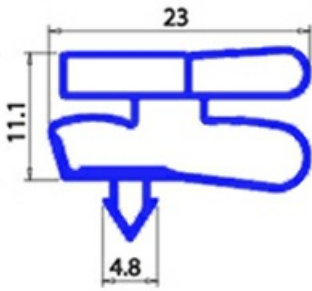

2103862

Date: 06-03-2025

ORIGINAL
OSP
SPARE PARTS