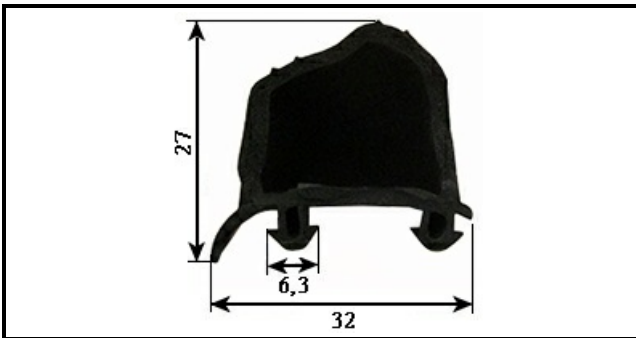

2103866

DOOR GASKET INCOLD BIGA 2Q.LI-MIN

Date: 06-03-2025

ORIGINAL
OSP
SPARE PARTS

Technical data

LONG SIDE mm	L5200mm
--------------	---------

Manufacturer code

CASTEL MAC SRL
