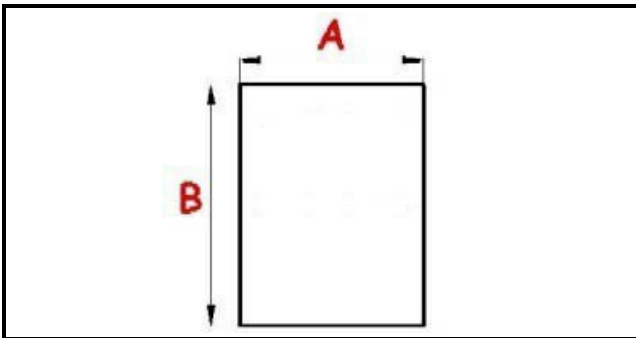

2103876

**MAGNETIC SNAP IN GASKET 480X1110MM XX3 O.D.**

Date: 24-12-2024

ORIGINAL  
**OSP**  
SPARE PARTS**Technical data**

SHORT SIDE mm	A=480mm
LONG SIDE mm	B=1110mm
PROFILE TYPE	XX3