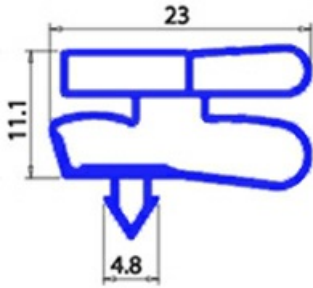

2103876

**MAGNETIC SNAP IN GASKET 480X1110MM XX3 O.D.**

Date: 24-12-2024

ORIGINAL  
**OSP**  
SPARE PARTS**Technical data**

SHORT SIDE mm	A=480mm
LONG SIDE mm	B=1110mm
PROFILE TYPE	XX3