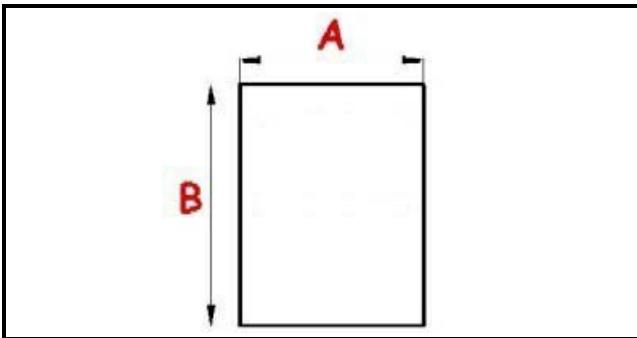

# MAGNETIC SNAP IN GASKET 410X505MM XX3 O.D.

Date: 23-01-2025

ORIGINAL  
**OSP**  
SPARE PARTS

## Technical data

SHORT SIDE mm	A=410mm
LONG SIDE mm	B=505mm
PROFILE TYPE	XX3