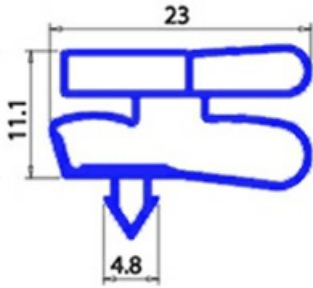

# MAGNETIC SNAP IN GASKET 410X505MM XX3 O.D.

Date: 23-01-2025

ORIGINAL  
**OSP**  
SPARE PARTS

## Technical data

SHORT SIDE mm	A=410mm
LONG SIDE mm	B=505mm
PROFILE TYPE	XX3