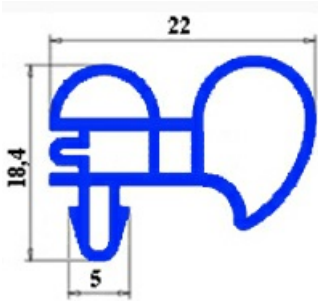

2103889

SNAP IN GASKET 590X675MM YY21 O.D.

Date: 06-03-2025

ORIGINAL
OSP
SPARE PARTS

Technical data

SHORT SIDE mm	A=590mm
LONG SIDE mm	B=675mm
PROFILE TYPE	YY21