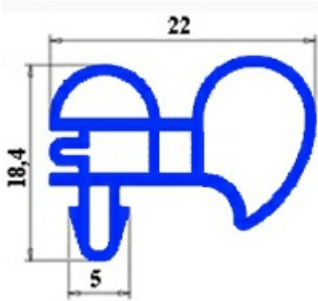

2103889

**SNAP IN GASKET 590X675MM YY21 O.D.**

Date: 23-01-2025

ORIGINAL  
**OSP**  
SPARE PARTS**Technical data**

SHORT SIDE mm	A=590mm
LONG SIDE mm	B=675mm
PROFILE TYPE	YY21