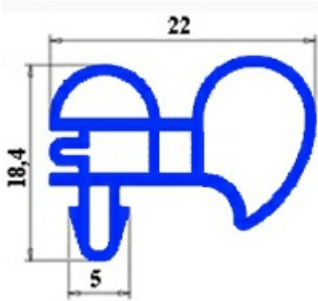

2103889

SNAP IN GASKET 590X675MM YY21 O.D.

Date: 24-12-2024

ORIGINAL
OSP
SPARE PARTS

Technical data

SHORT SIDE mm	A=590mm
LONG SIDE mm	B=675mm
PROFILE TYPE	YY21