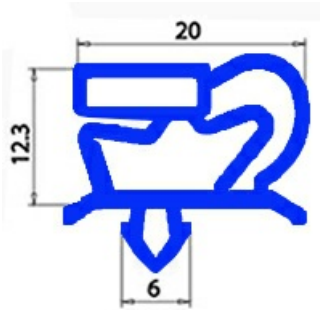

2103900

MAGNETIC SNAP IN GASKET 610X680MM QQ1 O.D.

Date: 22-04-2025

ORIGINAL
OSP
SPARE PARTS

Technical data

SHORT SIDE mm	A=610mm
LONG SIDE mm	B=680mm
PROFILE TYPE	QQ1