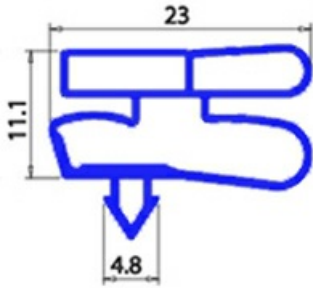

# MAGNETIC SNAP IN GASKET 300X400MM XX3 O.D.

Date: 22-04-2025

ORIGINAL  
**OSP**  
SPARE PARTS

## Technical data

SHORT SIDE mm	A=300mm
LONG SIDE mm	B=400mm
PROFILE TYPE	XX3