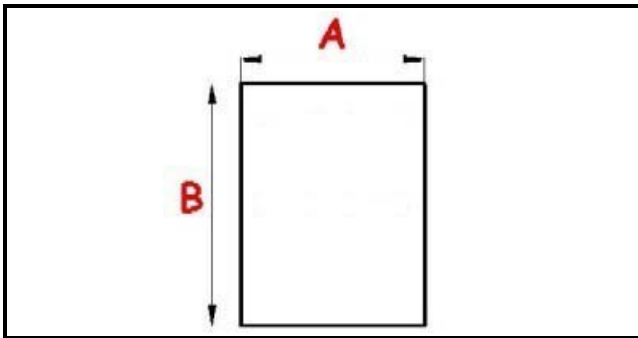

# MAGNETIC SNAP IN GASKET 300X400MM XX3 O.D.

Date: 22-04-2025

ORIGINAL  
**OSP**  
SPARE PARTS

## Technical data

SHORT SIDE mm	A=300mm
LONG SIDE mm	B=400mm
PROFILE TYPE	XX3