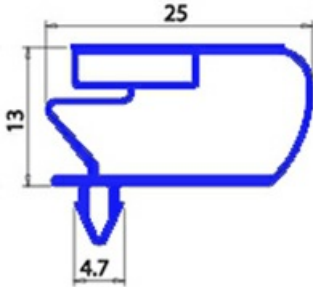

2103926

MAGNETIC SNAP IN GASKET 675X1625MM QQ10

Date: 24-12-2024

ORIGINAL
OSP
SPARE PARTS