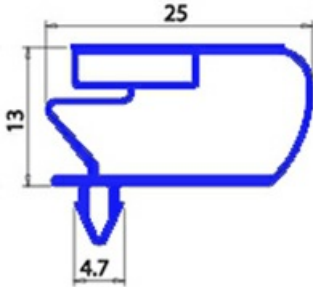

# MAGNETIC SNAP IN GASKET 675X1625MM QQ10

Date: 24-12-2024

ORIGINAL  
**OSP**  
SPARE PARTS

## Technical data

SHORT SIDE mm	A=675mm
LONG SIDE mm	B=1625mm
PROFILE TYPE	QQ10