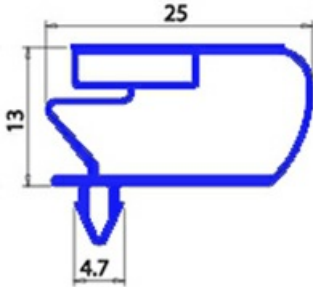

# MAGNETIC SNAP IN GASKET 675X1625MM QQ10

Date: 06-03-2025

ORIGINAL  
**OSP**  
SPARE PARTS

## Technical data

SHORT SIDE mm	A=675mm
LONG SIDE mm	B=1625mm
PROFILE TYPE	QQ10