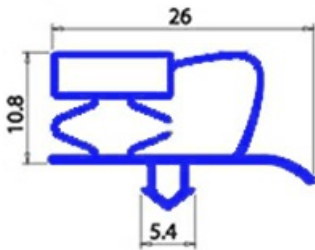

2103940

**MAGNETIC SNAP IN GASKET 390X580MM YY19 O.D.**

Date: 23-01-2025

ORIGINAL  
**OSP**  
SPARE PARTS**Technical data**

SHORT SIDE mm	A=390mm
LONG SIDE mm	B=580mm
PROFILE TYPE	YY19