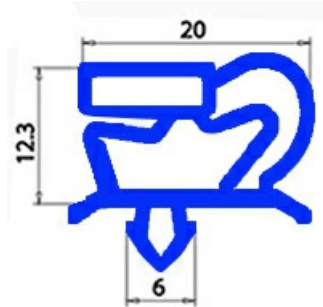

2103947

MAGNETIC SNAP IN GASKET 620X1600MM QQ1 O.D.

Date: 06-03-2025

ORIGINAL
OSP
SPARE PARTS

Technical data

SHORT SIDE mm	A=620mm
LONG SIDE mm	B=1600mm
PROFILE TYPE	QQ1