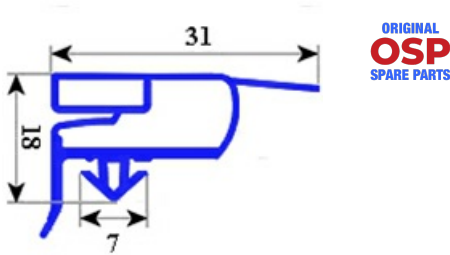

2103958

MAGNETIC SNAP IN GASKET 675X1490MM QQ6

Date: 06-03-2025

**Technical data**

SHORT SIDE mm	A=675mm
LONG SIDE mm	B=1490mm
PROFILE TYPE	QQ6

Manufacturer code

ILSA SPA