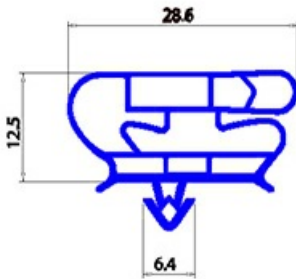

2103964

MAGNETIC SNAP IN GASKET FOR DOOR YY28 390X590MM

Date: 23-01-2025

**ORIGINAL
OSP
SPARE PARTS****Technical data**

SHORT SIDE mm	A=390mm
LONG SIDE mm	B=590mm
PROFILE TYPE	YY28

Manufacturer code

ANGELO PO GRANDI CUCINE SPA