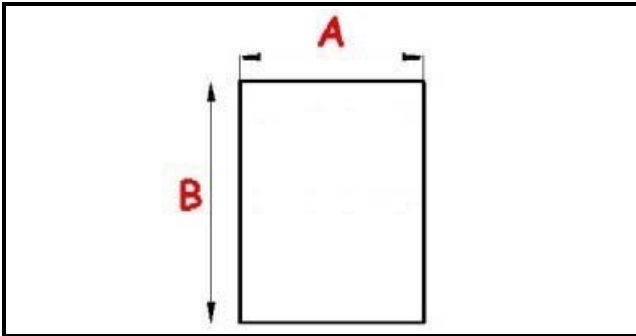

## Technical data

SHORT SIDE mm	A=737mm
LONG SIDE mm	B=1840mm
PROFILE TYPE	QQ4