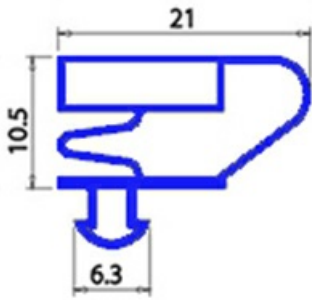

2103981

Date: 23-01-2025

Technical data

SHORT SIDE mm	A=737mm
LONG SIDE mm	B=1840mm
PROFILE TYPE	QQ4