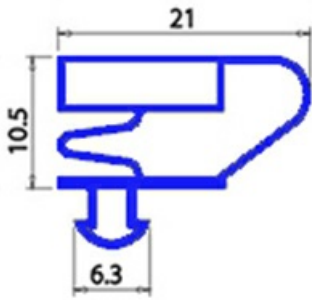

## Technical data

SHORT SIDE mm	A=737mm
LONG SIDE mm	B=1840mm
PROFILE TYPE	QQ4