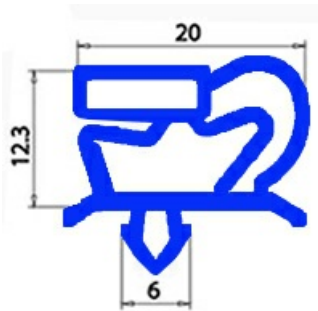

2103994

Date: 23-11-2024

ORIGINAL
OSP
SPARE PARTS