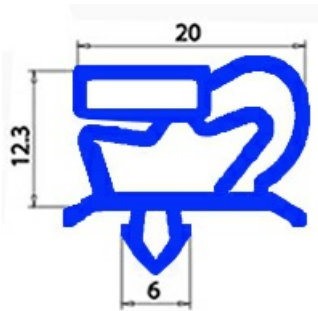

2103995

Date: 23-12-2024

ORIGINAL
OSP
SPARE PARTS