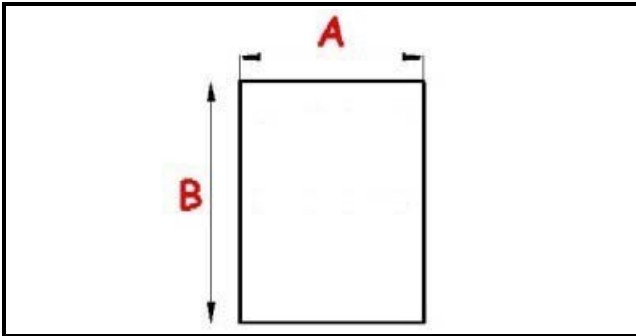

2103995

Date: 06-03-2025

ORIGINAL
OSP
SPARE PARTS

Technical data

SHORT SIDE mm	A=360mm
LONG SIDE mm	B=570mm
PROFILE TYPE	QQ1