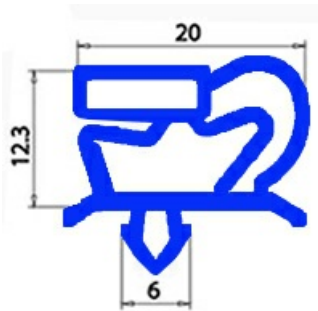

2103995

Date: 06-03-2025

ORIGINAL
OSP
SPARE PARTS

Technical data

SHORT SIDE mm	A=360mm
LONG SIDE mm	B=570mm
PROFILE TYPE	QQ1