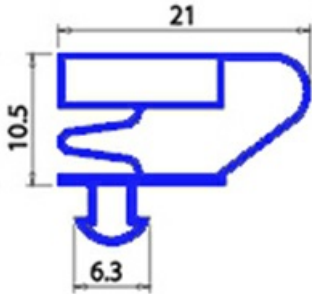

2103998

MAGNETIC SNAP IN GASKET 335X390MM QQ4 OD

Date: 24-01-2025

**Technical data**

SHORT SIDE mm	A=335mm
LONG SIDE mm	B=390mm
PROFILE TYPE	QQ4