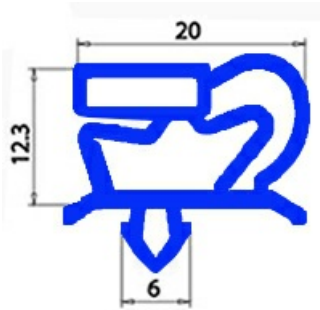

# GASKET MAGNETIC SNAP 1785 X 675 QQ1 O.D.

Date: 21-04-2025

ORIGINAL  
**OSP**  
SPARE PARTS

## Technical data

SHORT SIDE mm	A=675mm
LONG SIDE mm	B=1785mm
PROFILE TYPE	QQ1