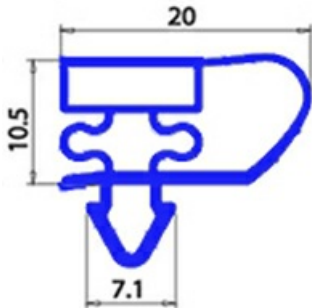

## MAGNETIC SNAP IN GASKET 400X290MM YY22 O.D.

Date: 23-12-2024

ORIGINAL  
**OSP**  
SPARE PARTS

### Technical data

SHORT SIDE mm	A=290mm
LONG SIDE mm	B=400mm
PROFILE TYPE	YY22